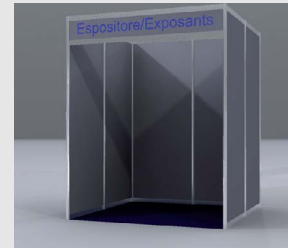

ART. M9 Mensola inclinata / Inclined Shelf

dimensioni / dimensions (lpxh)

100x30 cm

materiale / materials

Alluminio e Vetro / Aluminium and Glass

prezzo / price

€ 35,00

colore / colors